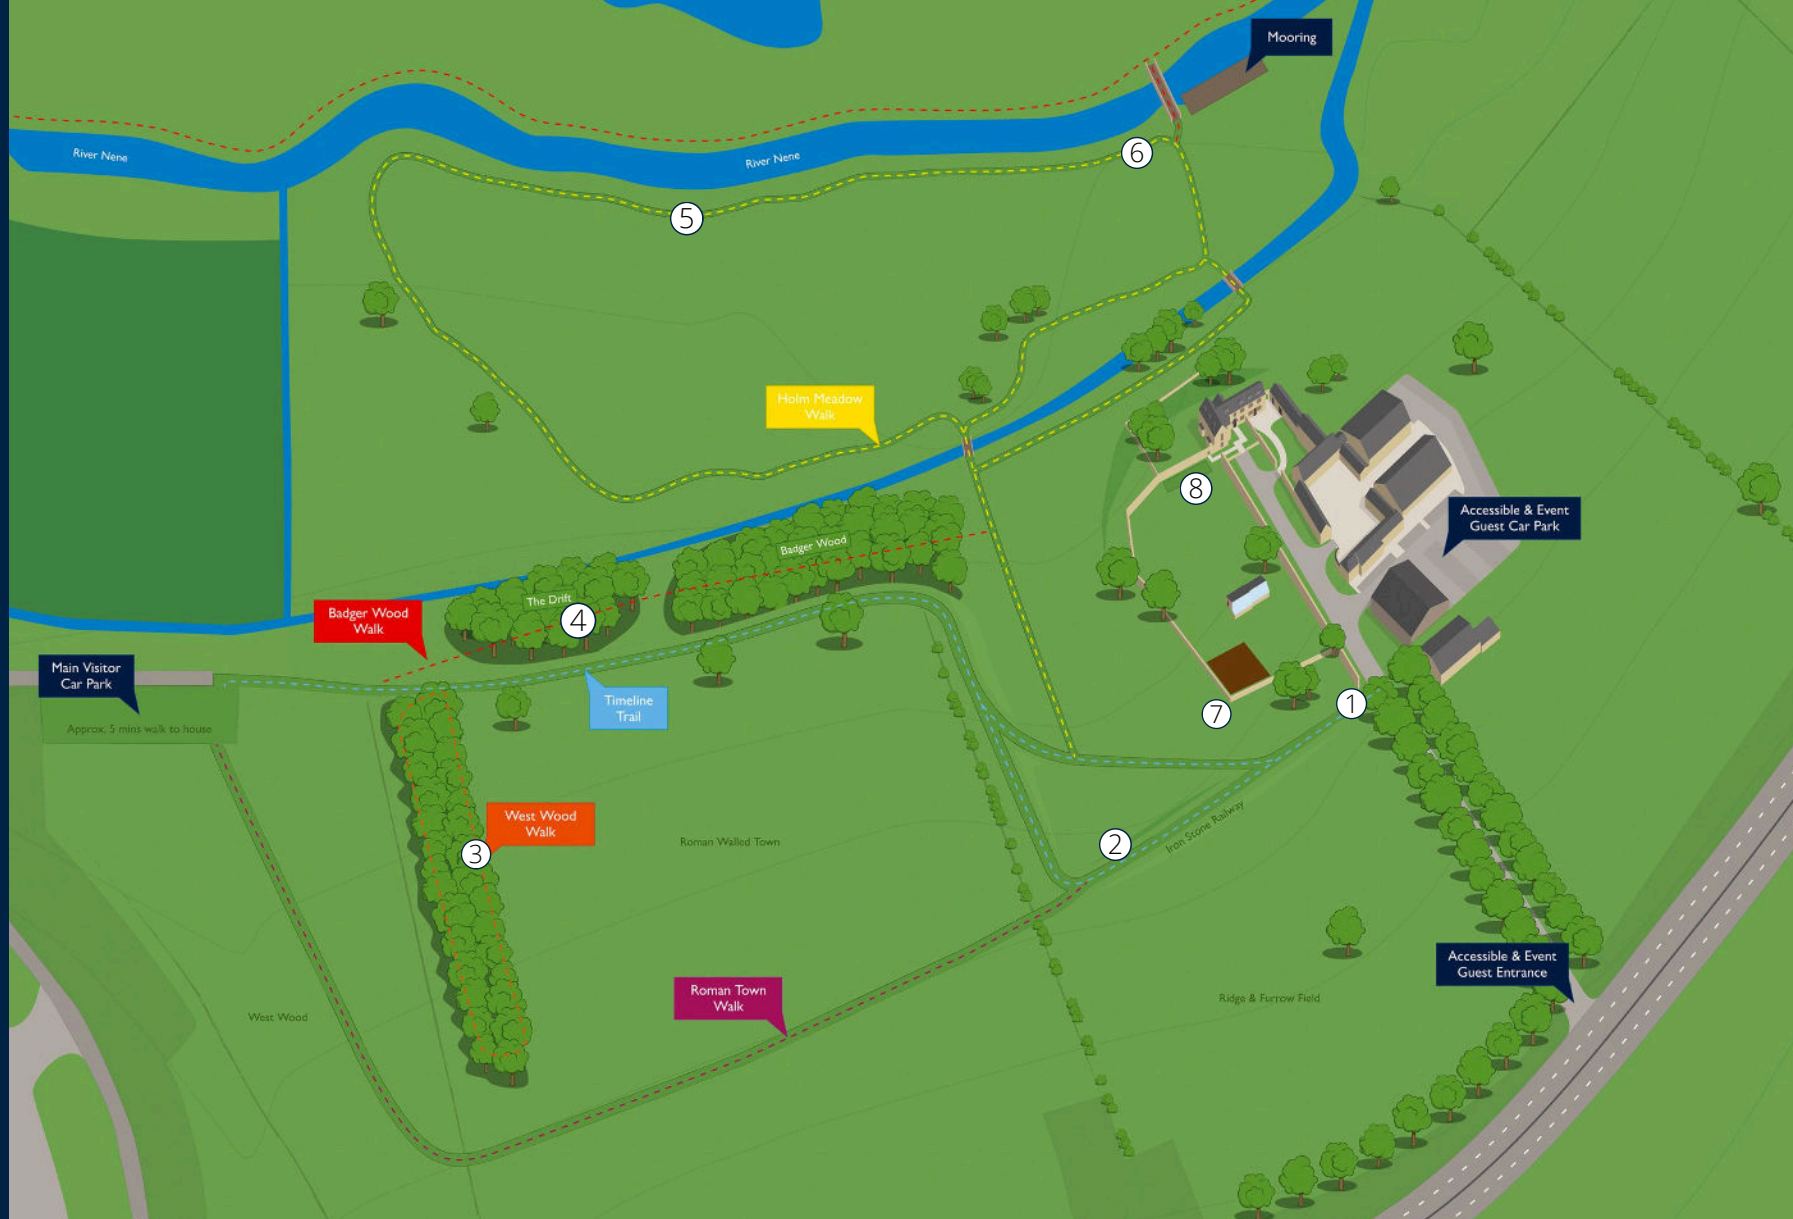

Use this map to explore some of the sensory experiences our site has to offer.

Once you have completed all of the sensory stops, can you come up with any of your own?

The scent of the site changes with the season. What can you smell as you explore today?

1 **TOUCH** Feel the shapes and textures of the gates

2 **LISTEN** - Can you hear the sheep?

3 **LIGHT & SHADE** - Look at the shadows the trees create

4 **SPOT** - There are bat boxes and fairy doors hidden in the trees, can you find them all

5 **IDENTIFY** - What birds can you hear and see on the nene/ in the nature reserve?

6 **LISTEN** - Can you hear the trains.

7 **LOOK** - How many burials can you see in the excavation

8 **PLAY** Explore the adventure playground.